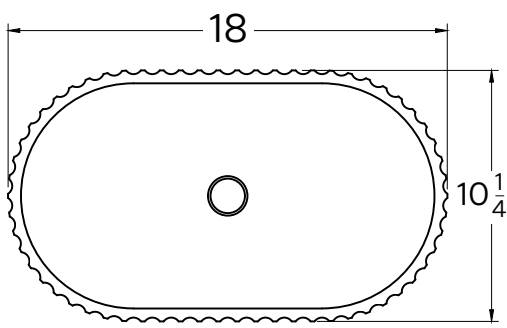

product name **geni**

SKU: WBGEN10

dimensions 18" x 10-1/4" x 4-3/4"

available in 30+ colors

example installation

details MATERIAL: ultra high performance concrete
 WEIGHT: 28 lbs
 DIMENSIONS: 18" x 10-1/4" x 4-3/4"
 DRAIN: do not exceed 1-1/2" drain diameter
 WARRANTY: 1 year manufacturers warranty
 DRAIN HOLE: 1-5/8"
 WALL THICKNESS: 1/2"
 OPTIONS: surface mount / stand