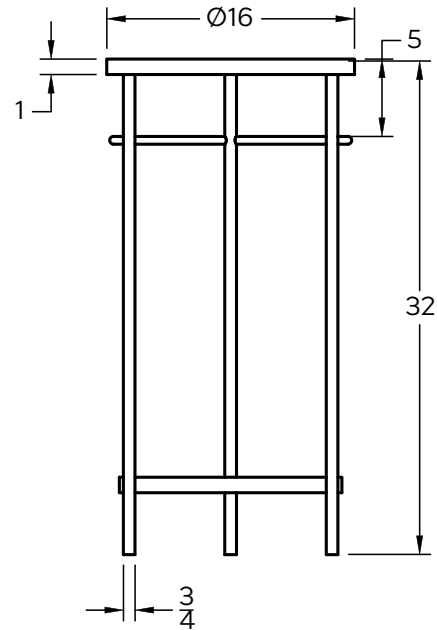

product  
name

gracin

SKU: VSGR60

dimensions

32" x 16"Ø

available in 8 colors

Side

Top

details MATERIAL: powder-coated mild steel  
 WEIGHT: 28 lbs  
 DIMENSIONS: 32" x Ø 16"  
 PAIRS WITH: lily (WBLILY16)  
 WARRANTY: 1 year manufacturers warranty  
 COLOR OPTIONS: onyx, blanco, tungsten,  
 emerald, sapphire, crimson, marigold,  
 sunburst