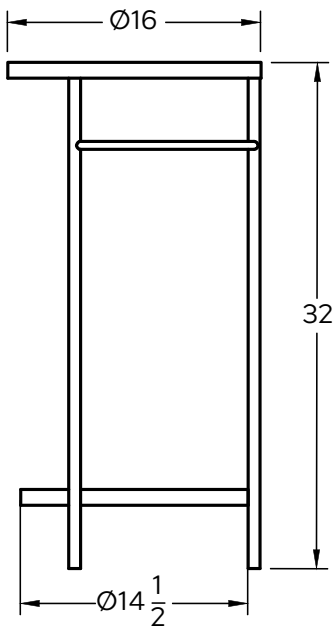

product  
name

gracin

SKU: VSGR60

dimensions

32" x 16"Ø

available in 8 colors

Side

Top

details MATERIAL: powder-coated mild steel  
 WEIGHT: 28 lbs  
 DIMENSIONS: 32" x Ø 16"  
 PAIRS WITH: lily (WBLILY16)  
 WARRANTY: 1 year manufacturers warranty  
 COLOR OPTIONS: onyx, blanco, tungsten,  
 emerald, sapphire, crimson, marigold,  
 sunburst