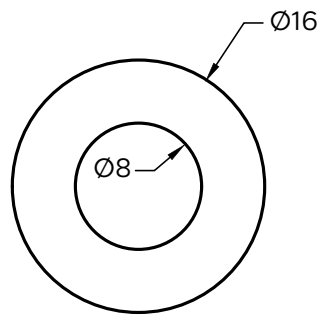

product  
name

gracin

SKU: VSGR60

dimensions

32" x 16"Ø

available in 8 colors

Side

Top

details MATERIAL: powder-coated mild steel  
 WEIGHT: 28 lbs  
 DIMENSIONS: 32" x Ø 16"  
 PAIRS WITH: lily (WBLILY16)  
 WARRANTY: 1 year manufacturers warranty  
 COLOR OPTIONS: onyx, blanco, tungsten,  
 emerald, sapphire, crimson, marigold,  
 sunburst