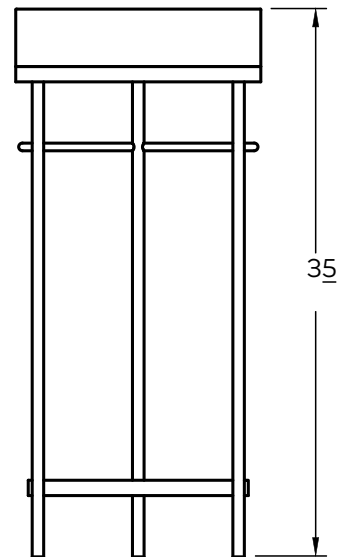

product  
name

gracin

SKU: VSGR60

dimensions

32" x 16"Ø

available in 8 colors

Side

Top

details MATERIAL: powder-coated mild steel  
 WEIGHT: 28 lbs  
 DIMENSIONS: 32" x Ø 16"  
 PAIRS WITH: lily (WBLILY16)  
 WARRANTY: 1 year manufacturers warranty  
 COLOR OPTIONS: onyx, blanco, tungsten,  
 emerald, sapphire, crimson, marigold,  
 sunburst