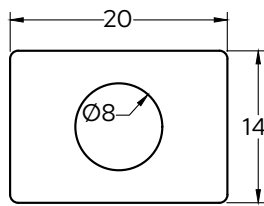

product name

rohen

SKU: VSRO20

dimensions

32" x 20" x 14"

available in 8 colors

Side

Top

details MATERIAL: powder-coated mild steel
 WEIGHT: 28 lbs
 DIMENSIONS: 32" x Ø 16"
 PAIRS WITH: lily rec (WBLILR20)
 WARRANTY: 1 year manufacturers warranty
 COLOR OPTIONS: onyx, blanco, tungsten, emerald, sapphire, crimson, marigold, sunburst