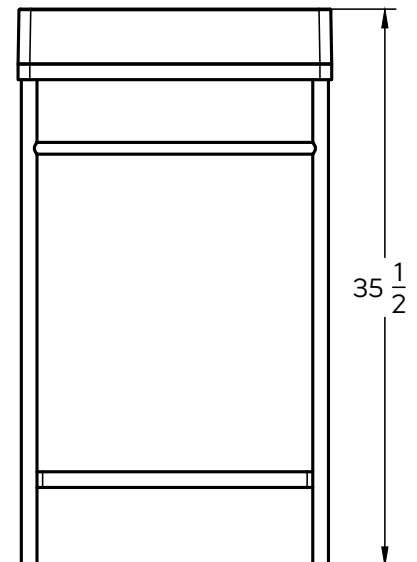

product name

rohen

SKU: VSRO20

dimensions

32" x 20" x 14"

available in 8 colors

Side

Top

details MATERIAL: powder-coated mild steel
 WEIGHT: 28 lbs
 DIMENSIONS: 32" x Ø 16"
 PAIRS WITH: lily rec (WBLILR20)
 WARRANTY: 1 year manufacturers warranty
 COLOR OPTIONS: onyx, blanco, tungsten, emerald, sapphire, crimson, marigold, sunburst