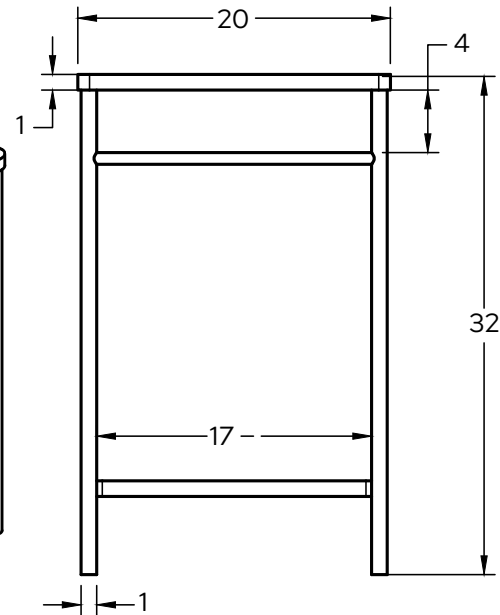

product name

rohen

SKU: VSRO20

dimensions

32" x 20" x 14"

available in 8 colors

Side

Top

details MATERIAL: powder-coated mild steel
 WEIGHT: 28 lbs
 DIMENSIONS: 32" x Ø 16"
 PAIRS WITH: lily rec (WBLILR20)
 WARRANTY: 1 year manufacturers warranty
 COLOR OPTIONS: onyx, blanco, tungsten, emerald, sapphire, crimson, marigold, sunburst