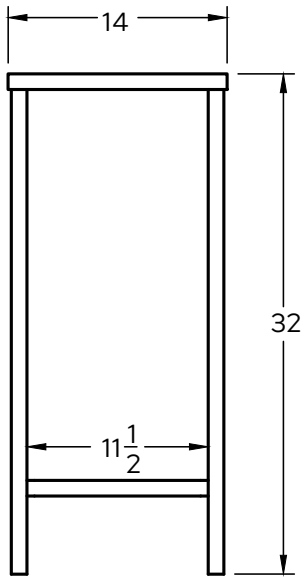

product name

rohen

SKU: VSRO20

dimensions

32" x 20" x 14"

available in 8 colors

Side

Top

details MATERIAL: powder-coated mild steel
 WEIGHT: 28 lbs
 DIMENSIONS: 32" x Ø 16"
 PAIRS WITH: lily rec (WBLILR20)
 WARRANTY: 1 year manufacturers warranty
 COLOR OPTIONS: onyx, blanco, tungsten, emerald, sapphire, crimson, marigold, sunburst