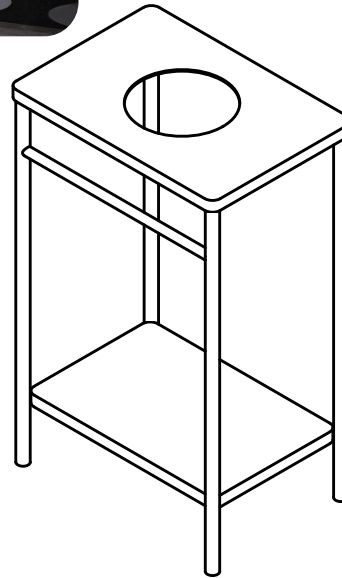

product name

rohen

SKU: VSRO20

dimensions

32" x 20" x 14"

available in 8 colors

Side

Top

details MATERIAL: powder-coated mild steel
 WEIGHT: 28 lbs
 DIMENSIONS: 32" x Ø 16"
 PAIRS WITH: lily rec (WBLILR20)
 WARRANTY: 1 year manufacturers warranty
 COLOR OPTIONS: onyx, blanco, tungsten, emerald, sapphire, crimson, marigold, sunburst