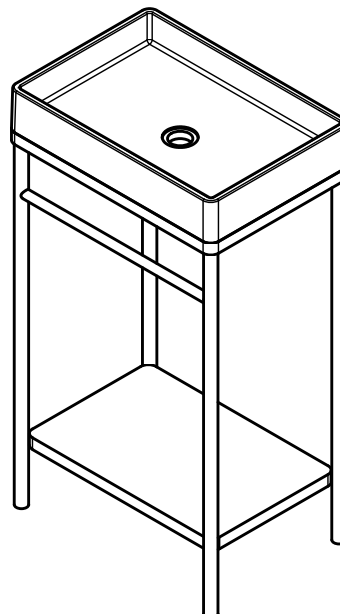

product name

rohen

SKU: VSRO20

dimensions

32" x 20" x 14"

available in 8 colors

Side

Top

details MATERIAL: powder-coated mild steel
 WEIGHT: 28 lbs
 DIMENSIONS: 32" x Ø 16"
 PAIRS WITH: lily rec (WBLILR20)
 WARRANTY: 1 year manufacturers warranty
 COLOR OPTIONS: onyx, blanco, tungsten, emerald, sapphire, crimson, marigold, sunburst