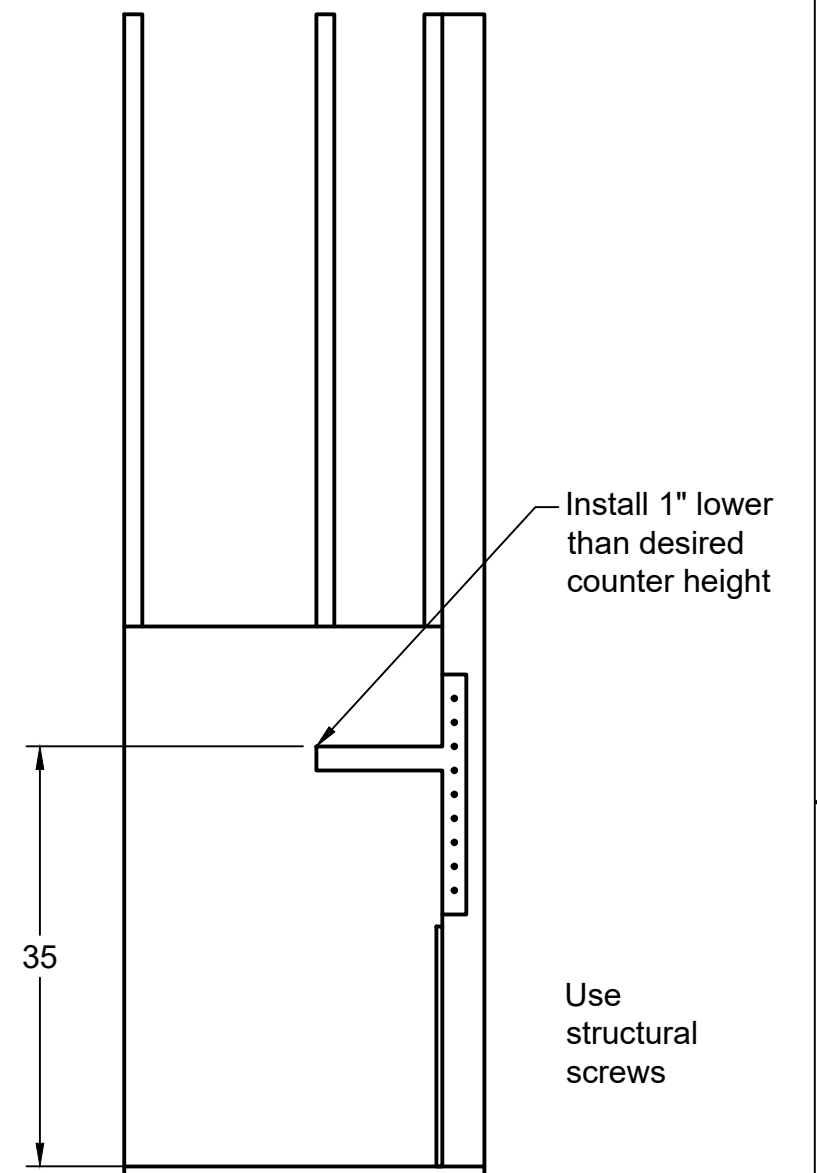

Front Elevation

Side Elevation

 @crete_collective cretecollective.com	PROJECT			
	Crete Collective Final Sink Designs			
TITLE				
Maya Install Framing				
APPROVED	SIZE	CODE	DWG NO	REV
CHECKED	B			
DRAWN	Sam Wilkins	2024-01-29	SCALE 1:12	WEIGHT
			SHEET 1/1	