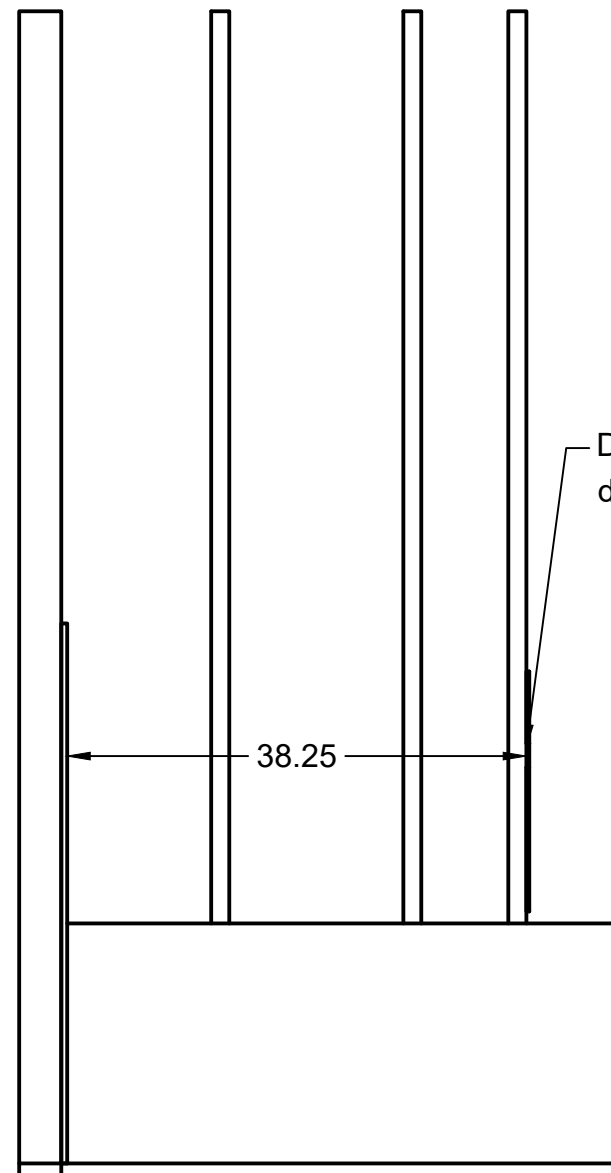

Front Elevation

Side Elevation

 @crete_collective cretecollective.com	PROJECT			
	Crete Collective Final Sink Designs			
TITLE				
Maya Install Framing				
APPROVED	SIZE	CODE	DWG NO	REV
CHECKED	B			
DRAWN	Sam Wilkins	2024-01-29	SCALE 1:12	WEIGHT
			SHEET 1/1	