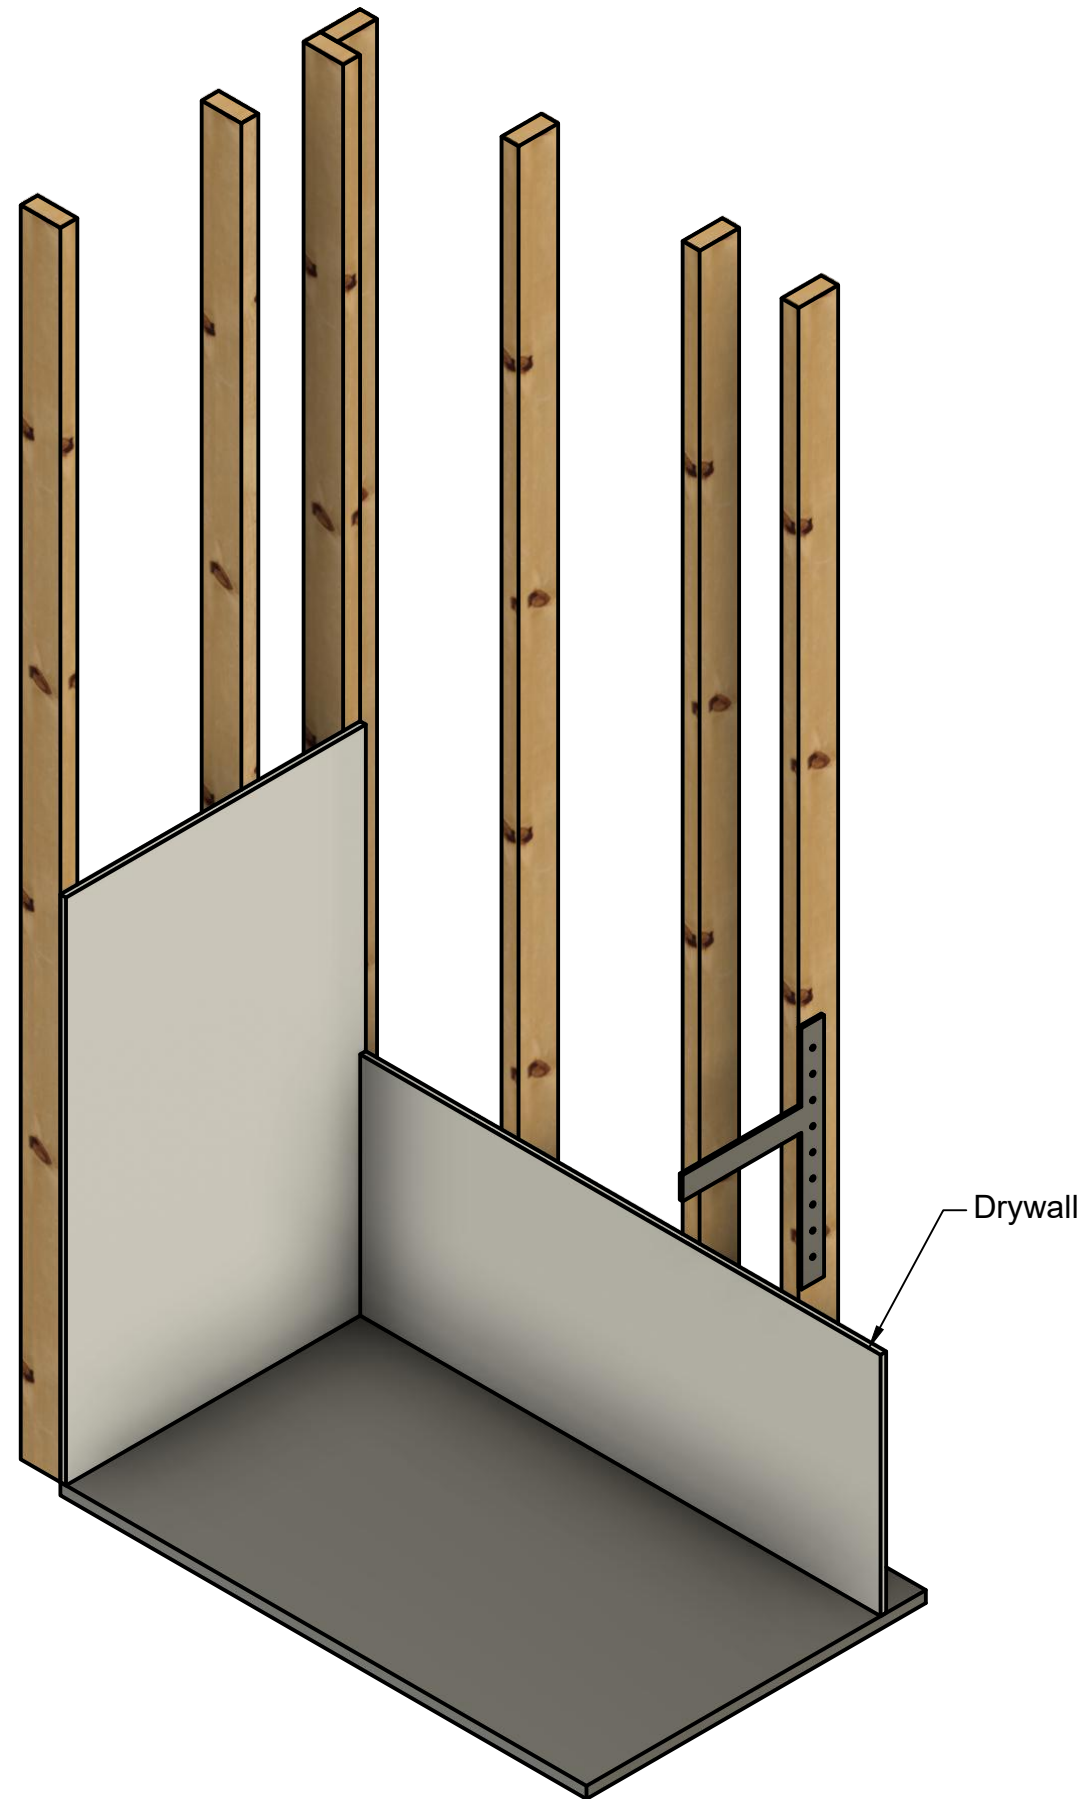

Front Elevation

Side Elevation

 @crete_collective cretecollective.com	PROJECT			
	Crete Collective Final Sink Designs			
TITLE				
Maya Install Framing				
APPROVED	SIZE	CODE	DWG NO	REV
CHECKED	B			
DRAWN	Sam Wilkins	2024-01-29	SCALE 1:12	WEIGHT
			SHEET 1/1	